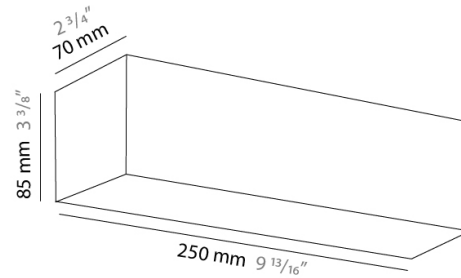

PHYSICAL

Shape: Rectangle
Length (mm): 610
Length (in): 24
Height (mm): 70
Height (in): 2 3/4
Extension (mm): 85
Extension (in): 3 3/8
Light Distribution: Direct / Indirect
Weight (kg): 2.7
Weight (lbs): 6
Diffuser: Frost White Glass
Fixture Finish: SST
Fixture Material: Metal

IP rating: IP20 _____

TOY SURFACE

D83285

GENERAL

Series: Toy
Brand: Panzeri
Division: Design
Mounting Type: Surface
Mounting Location: Wall
Subcategory: Ambient

PHYSICAL

Shape: Rectangle
Length (mm): 250
Length (in): 9 ⁷/₁₆
Height (mm): 70
Height (in): 2 ³/₄
Extension (mm): 85
Extension (in): 3 ¹/₄
Light Distribution: Direct / Indirect
Weight (kg): 0.9
Weight (lbs): 2
Diffuser: Frost White Glass
Fixture Material: Metal